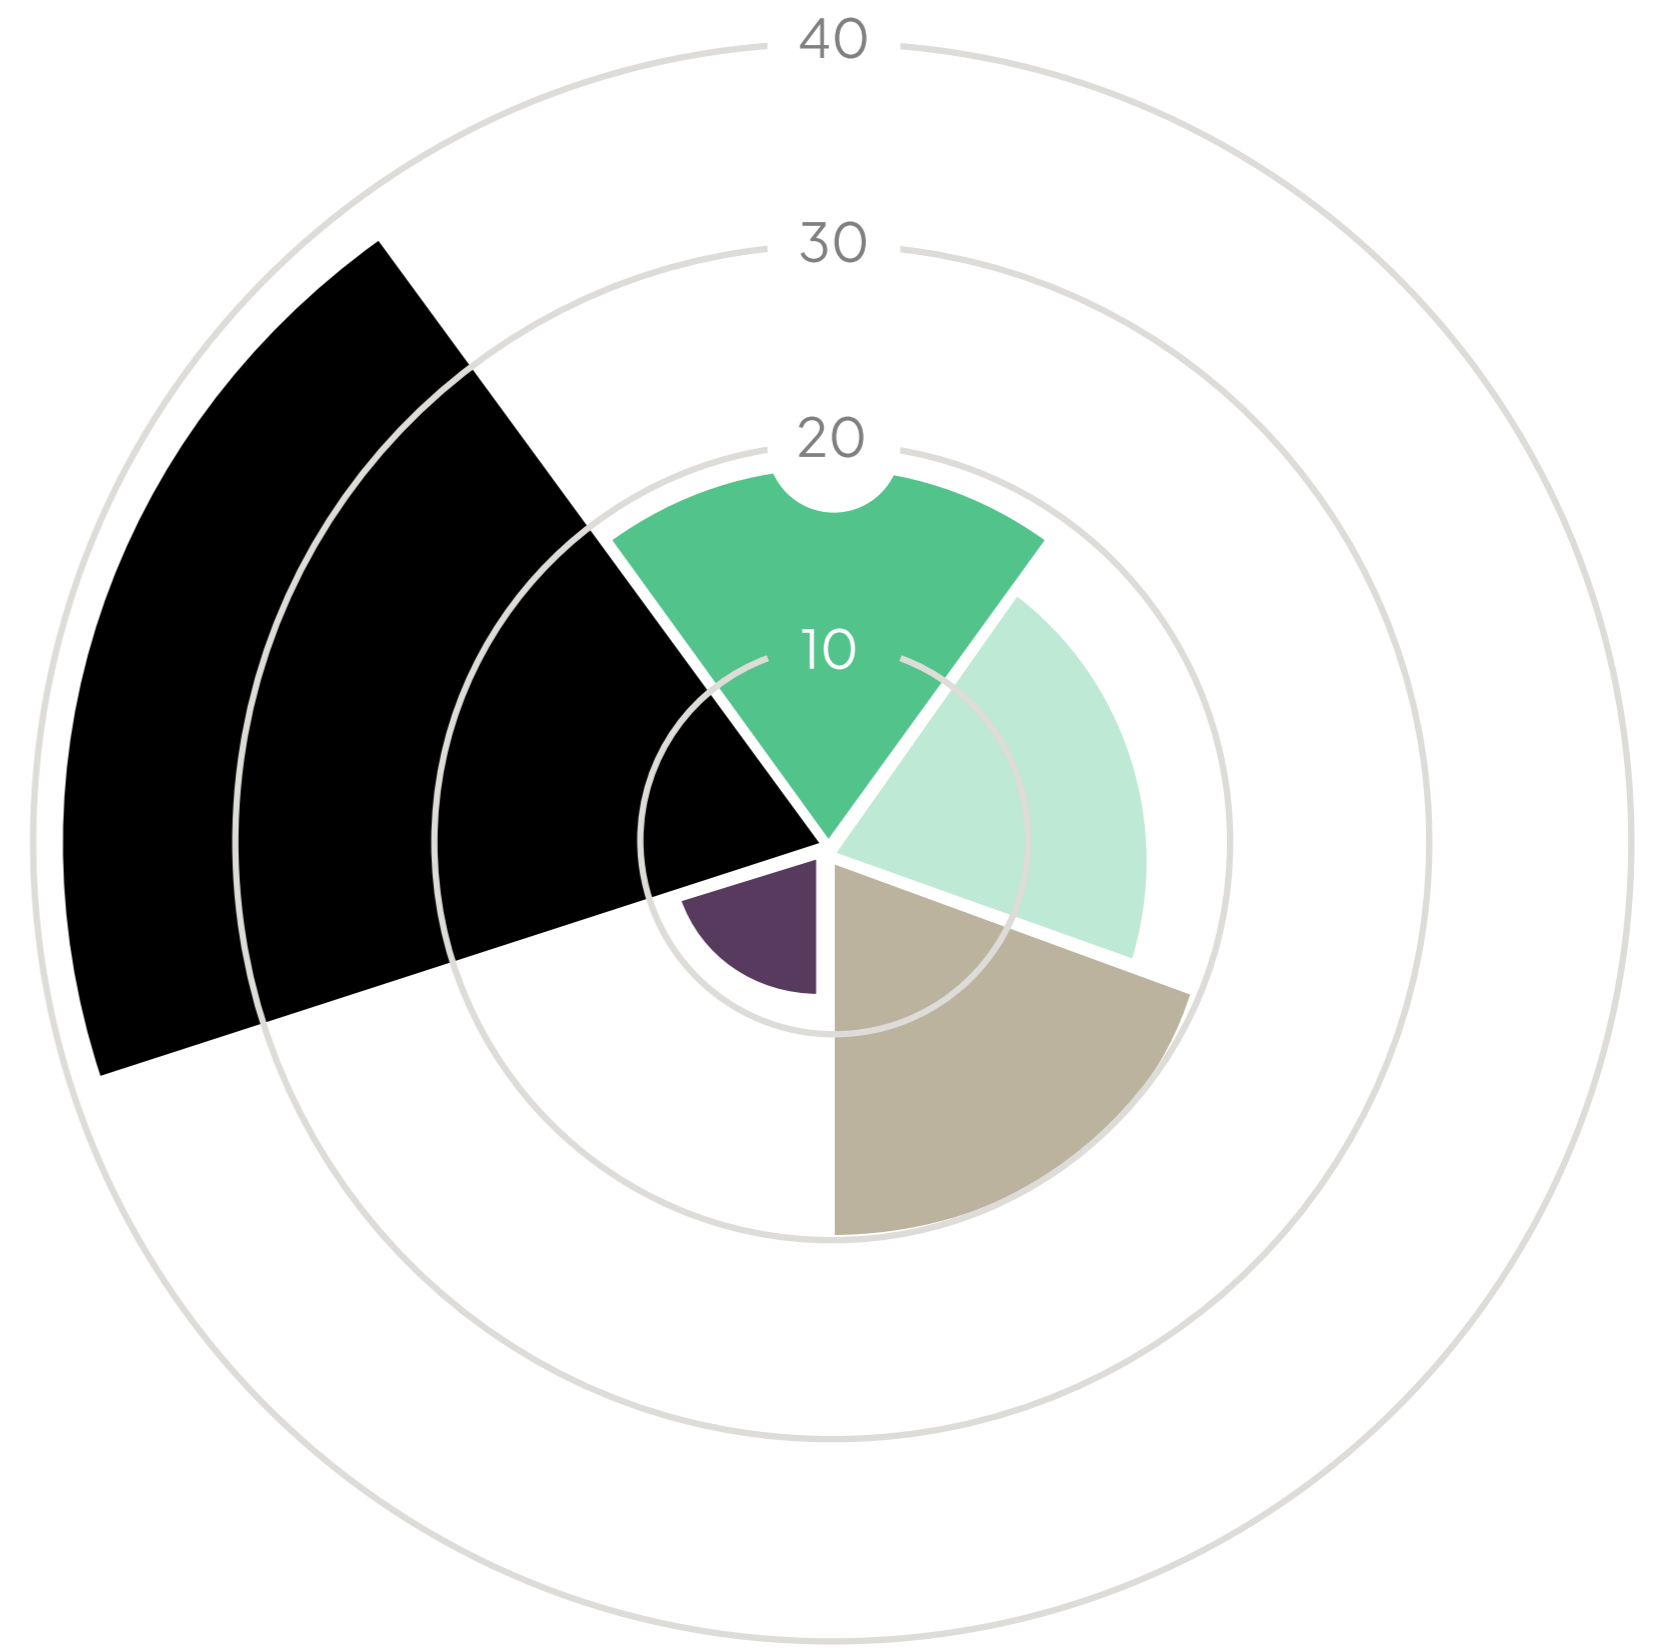

Years of Experience

7 m +

Lines of Code

100%

Satisfied Customers

Spacecraft Software Engineer

Facts about Rapidity Space

- Value 1
- Value 2
- Value 3
- Value 4
- Value 5